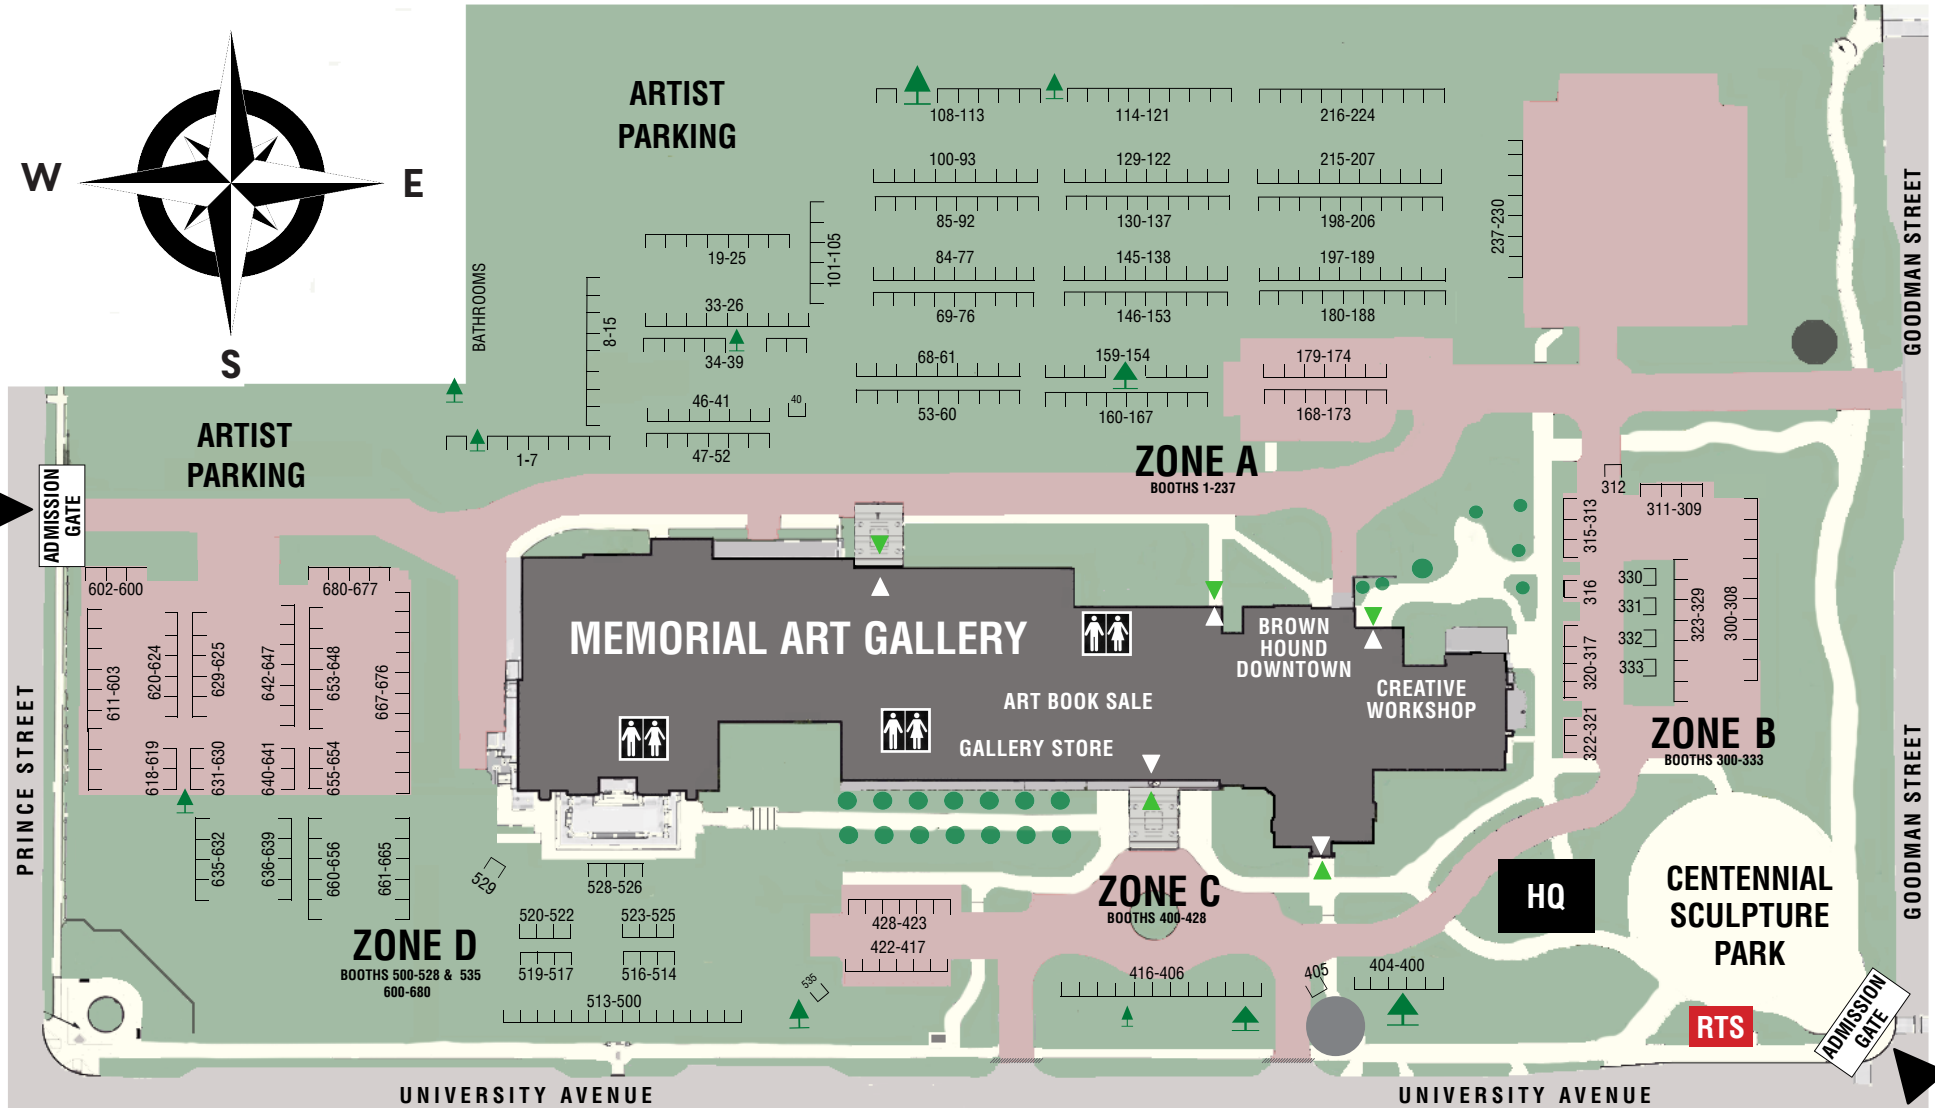

CLOTHESLINE FESTIVAL

September 8 & 9, 2018 at the Memorial Art Gallery
clothesline.rochester.edu

ARTIST PARKING

ARTIST PARKING

MEMORIAL ART GALLERY

ZONE A
BOOTHS 1-237

ZONE B
BOOTHS 300-333

ZONE C
BOOTHS 400-428

ZONE D
BOOTHS 500-528 & 535
600-680

HQ

CENTENNIAL SCULPTURE PARK

RTS

UNIVERSITY AVENUE

UNIVERSITY AVENUE

ADMISSION GATE

ADMISSION GATE

PRINCE STREET

GOODMAN STREET

GOODMAN STREET