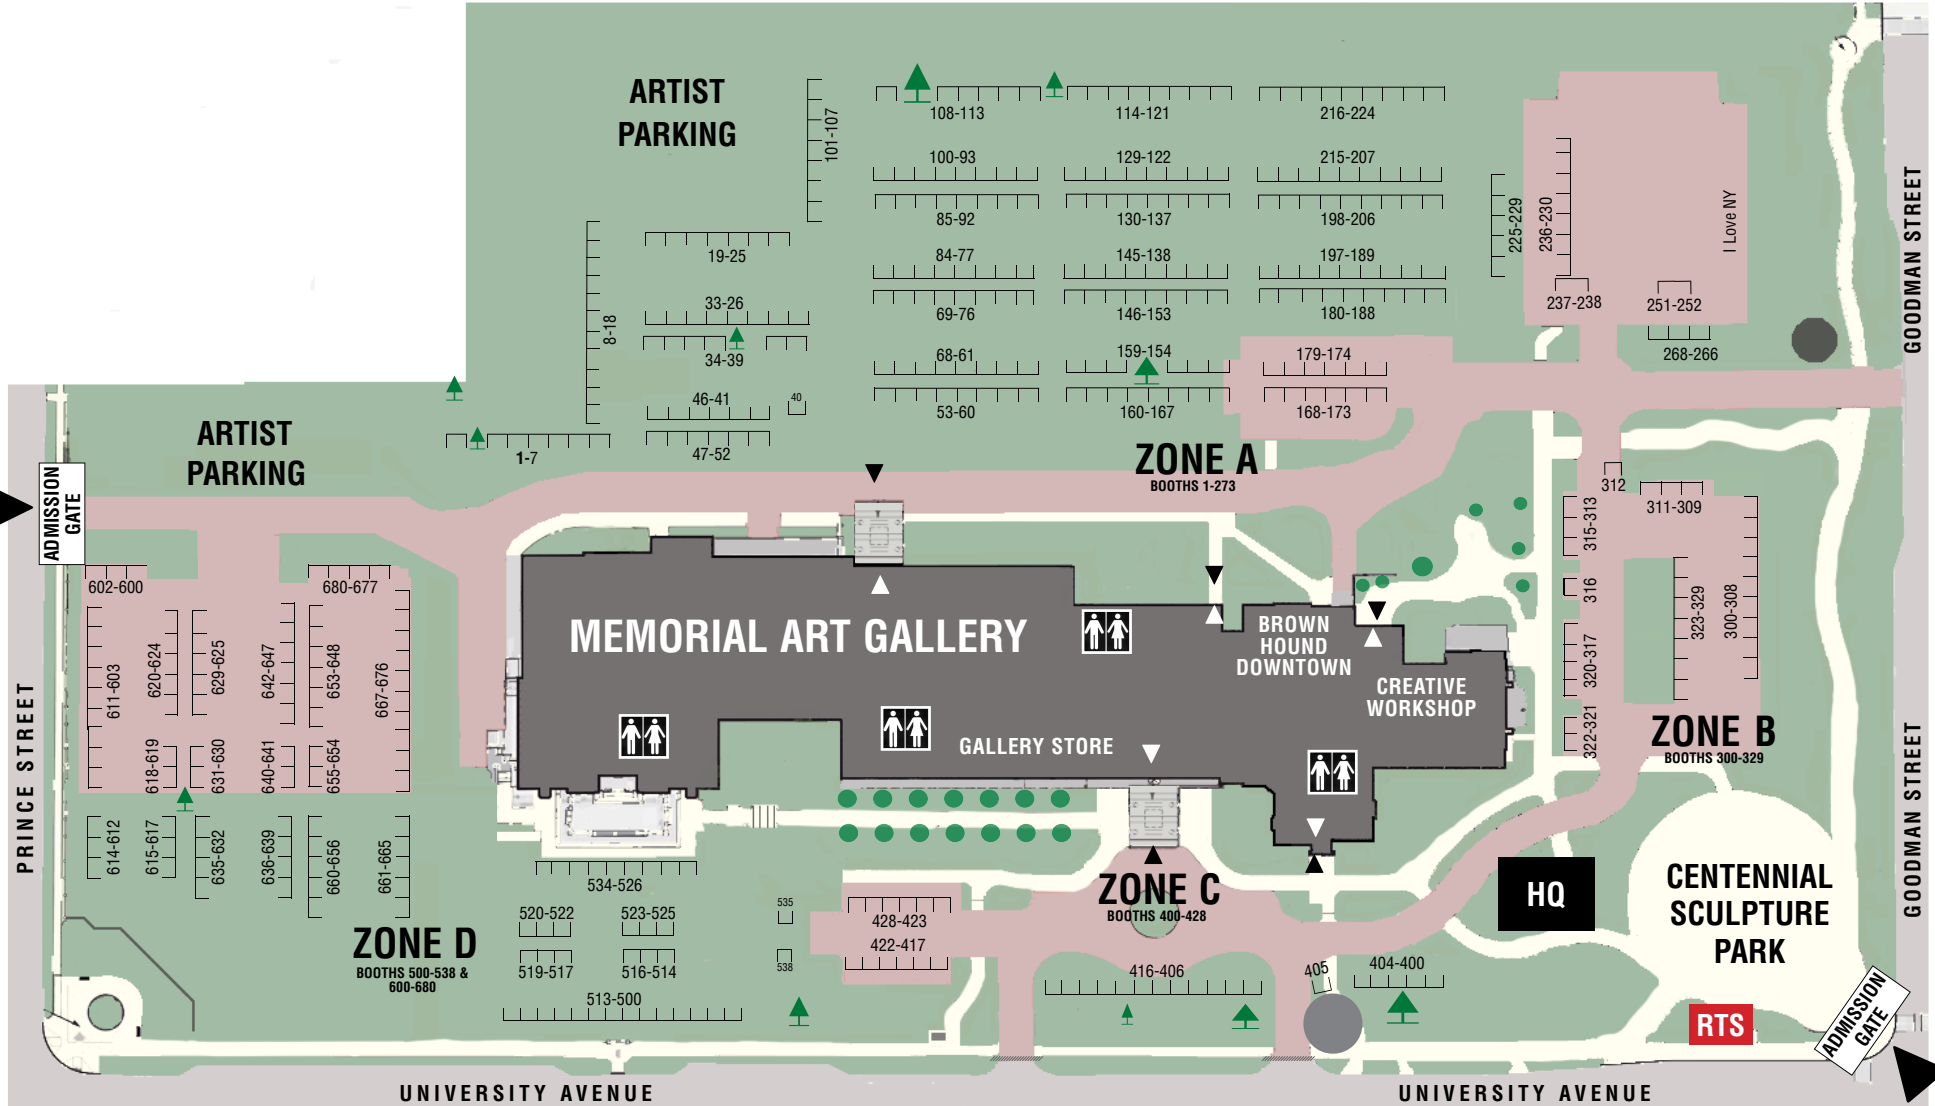

M&T Bank

CLOTHESLINE FESTIVAL

September 9 & 10, 2017 at the Memorial Art Gallery
clothesline.rochester.edu

UNIVERSITY AVENUE

UNIVERSITY AVENUE

PRINCE STREET

GOODMAN STREET

GOODMAN STREET

ADMISSION GATE

ADMISSION GATE

ARTIST PARKING

ARTIST PARKING

ZONE D
BOOTHS 500-538 &
600-680

ZONE A
BOOTHS 1-273

ZONE B
BOOTHS 300-329

ZONE C
BOOTHS 400-428

HQ

CENTENNIAL
SCULPTURE
PARK

RTS

MEMORIAL ART GALLERY

GALLERY STORE

BROWN HOUND
DOWNTOWN

CREATIVE
WORKSHOP

225-229
236-230
237-238
251-252
268-266
I Love NY