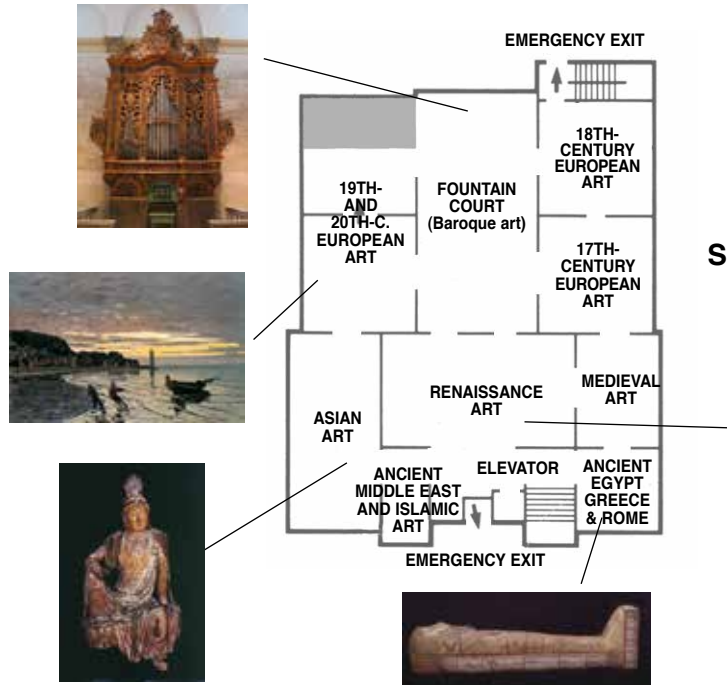

GROUND FLOOR EXHIBITION AREAS

WELCOME TO THE MEMORIAL ART GALLERY

Enjoy your time in the Galleries. In order to make the visit pleasurable for all, we ask that you follow the guidelines below:

- Food, beverages, umbrellas, backpacks, large bags (16" x 20" or larger), and baby back carriers are not allowed in the gallery. Please use our free coat room and lockers located near the front entrance.
- Wheelchairs and umbrella strollers are available in our coatroom for your use free of charge.
- Please do not touch; natural oils and dirt from your hands can damage delicate artwork. We recommend staying 12 inches back to avoid touching the works by accident.
- Do not lean on art cases or walls.
- No photos are allowed in the Grand Gallery or of works with this icon. No flash photography or video past this point.
- Please use regular or color pencils only when making notes or drawing in the Galleries. No pens, ink or markers.
- Please keep your cell phone on vibrate.

SECOND FLOOR EXHIBITION AREAS

MEMORIAL ART GALLERY
UNIVERSITY of ROCHESTER

mag.rochester.edu