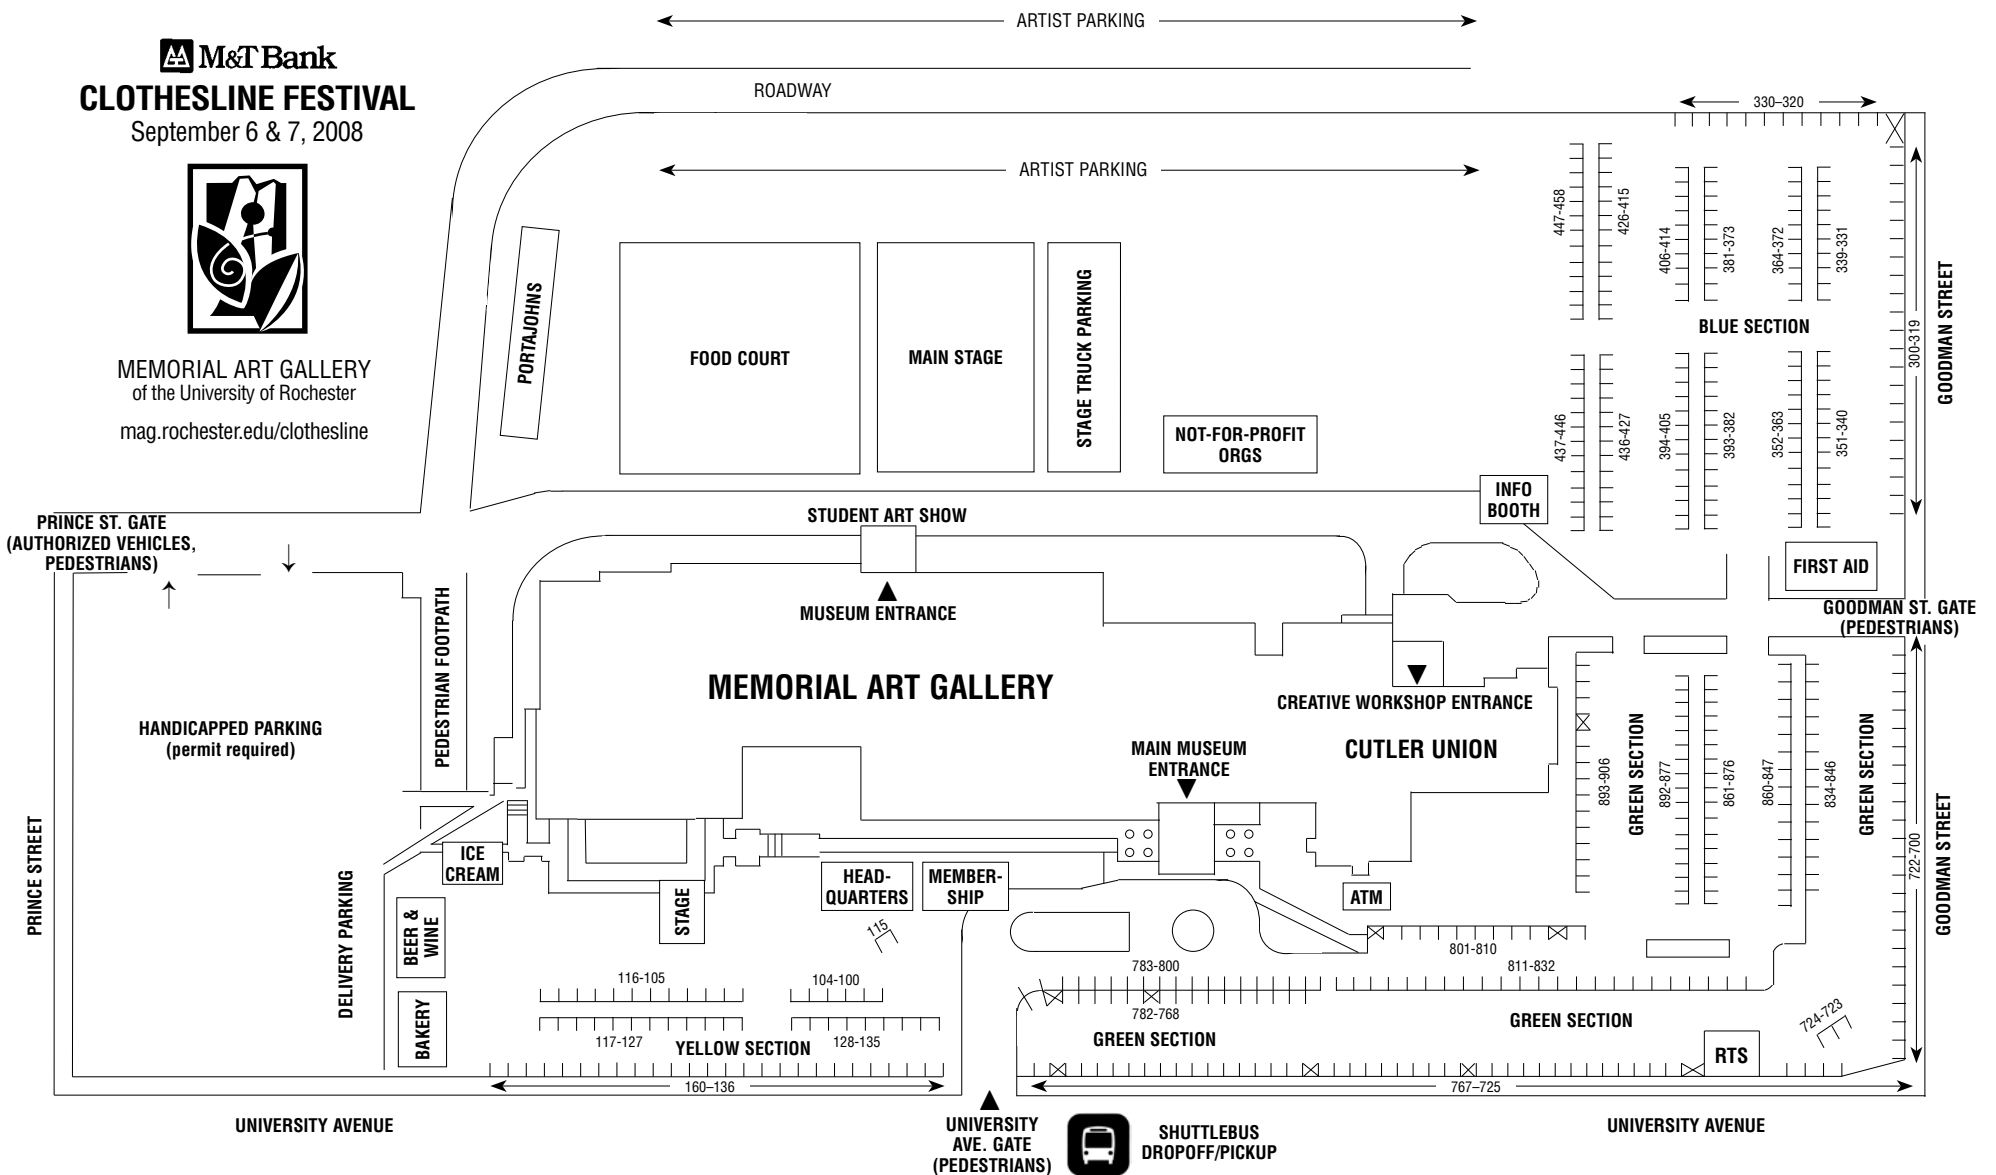

M&T Bank
CLOTHESLINE FESTIVAL
 September 6 & 7, 2008

MEMORIAL ART GALLERY
 of the University of Rochester
mag.rochester.edu/clothesline

UNIVERSITY AVE. GATE (PEDESTRIANS)  SHUTTLEBUS DROPOFF/PICKUP