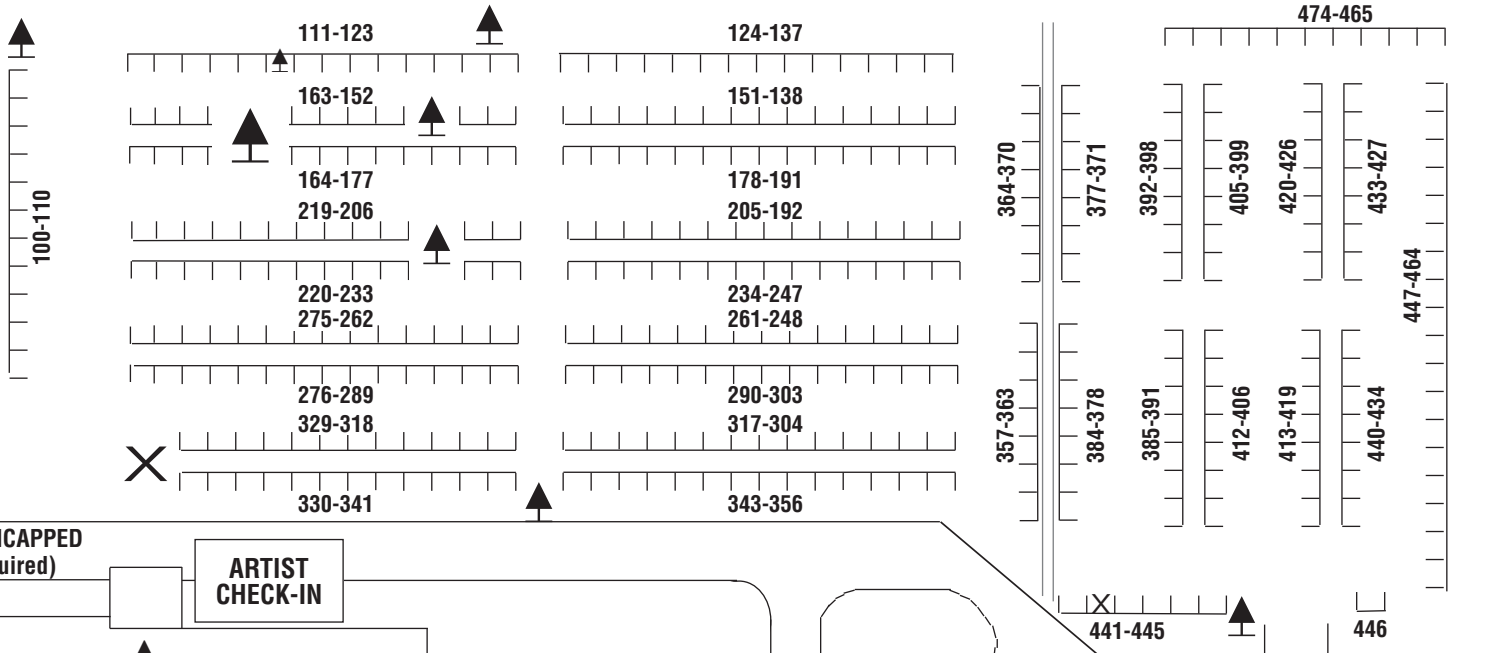

ROADWAY

ARTIST PARKING

BACK GATE

ARTIST PARKING

TO PRINCE ST. & HANDICAPPED PARKING (permit required)

ARTIST CHECK-IN

TOUR ENTRANCE

MEMORIAL ART GALLERY

MAIN MUSEUM ENTRANCE

CREATIVE WORKSHOP / PAINT PEN (downstairs)

TO UNIVERSITY AVE. GATE AND SHUTTLEBUS

GOODMAN ST. GATE

GOODMAN STREET

GOODMAN STREET