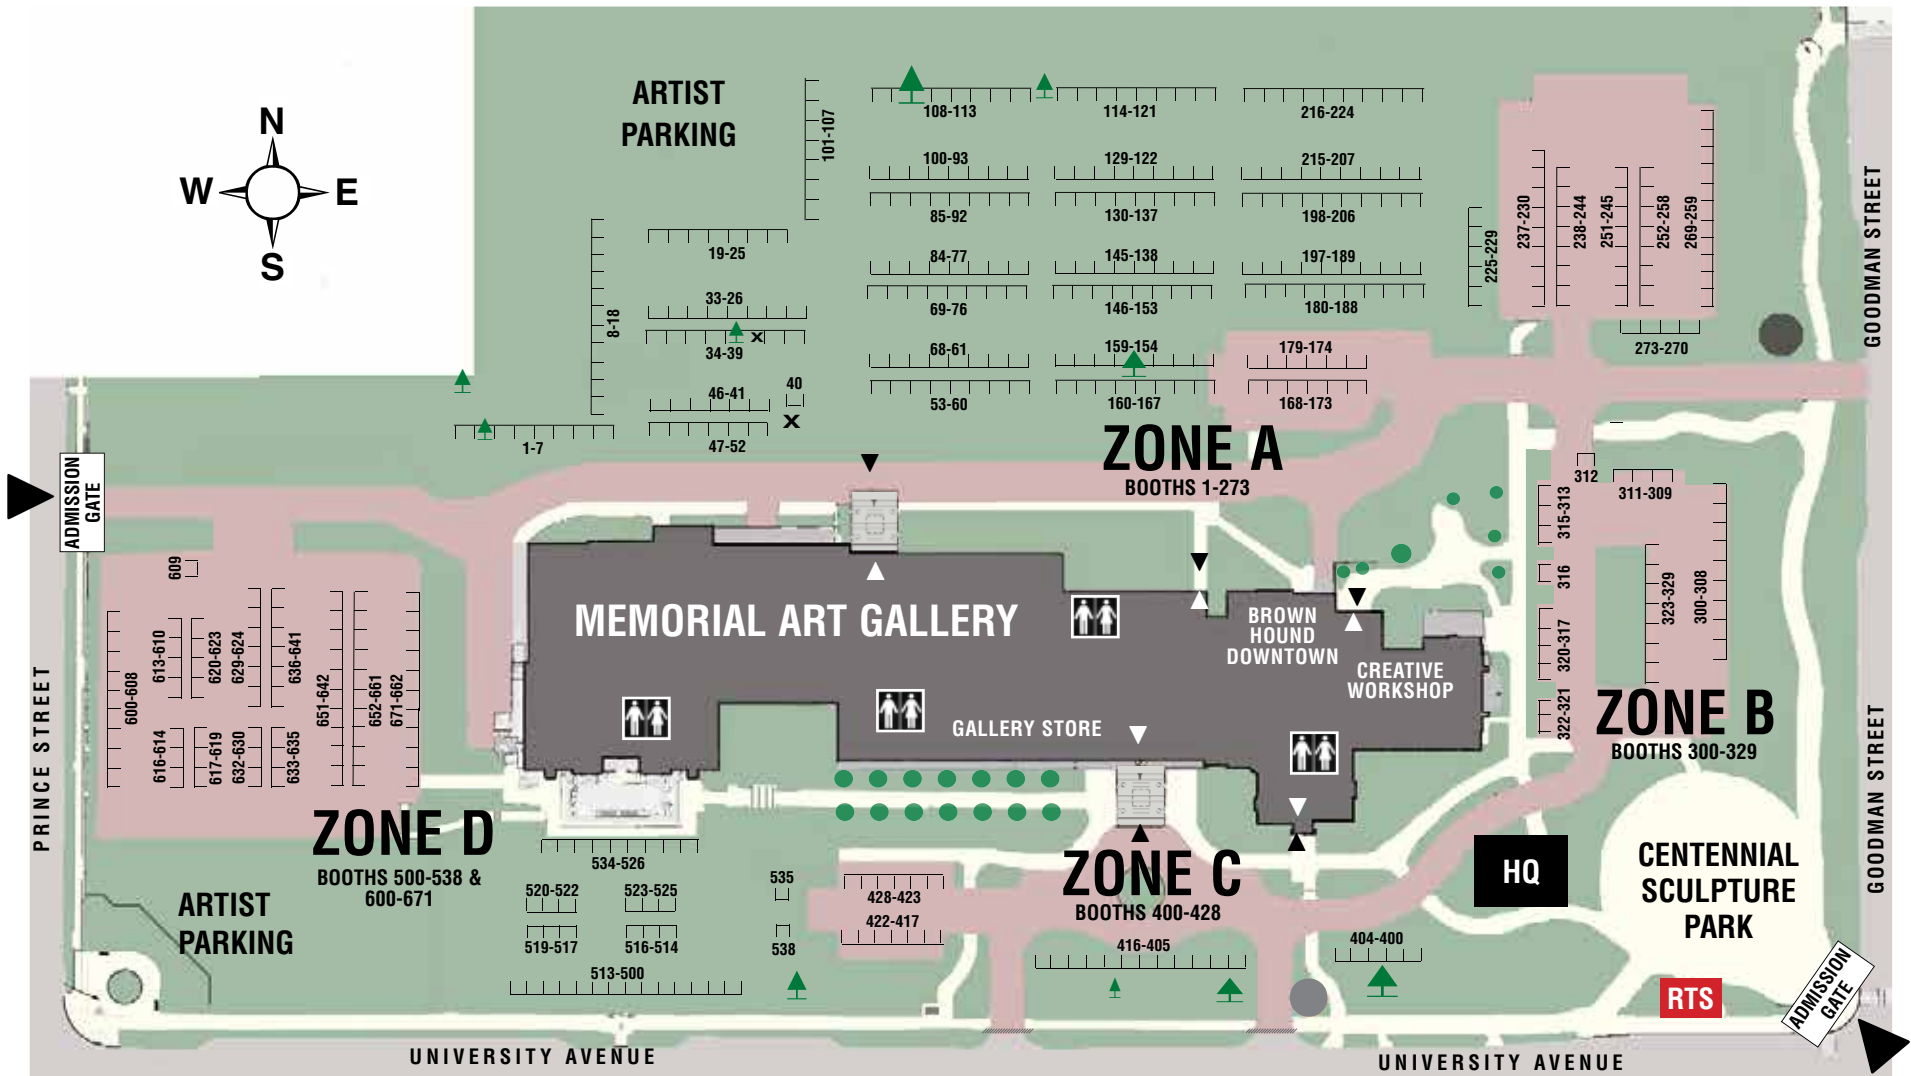

# CLOTHESLINE FESTIVAL

September 10 & 11, 2016 at the Memorial Art Gallery

[clothesline.rochester.edu](http://clothesline.rochester.edu)

**2016 GROUNDS MAP**